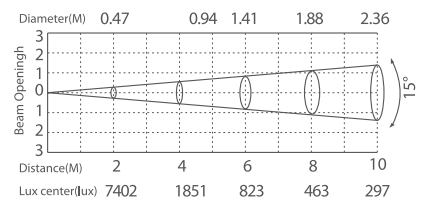

LED Power **ColourTemp** **Luminous**
80 W RGBW 2900 lm

353 130

LED Power **ColourTemp** **Luminous**
80 W RGBW 4490 lm

LIGHT DISTRIBUTION

15° (10°-25°-30°-60°-15°x30°-60°x15°)

15° (25°-30°-60°-15°x30°-60°x15°)

15° (10°-25°-30°-60°-15°x30°-60°x15°)