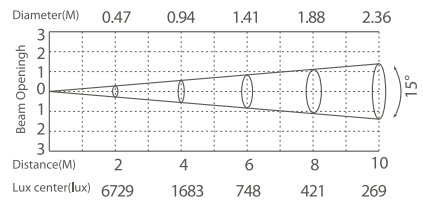

Wall Washer GRAFY

DMX
512

RDM

IP66
OUTDOOR RATED

silver

353 128

LED Power **ColourTemp** **Luminous**
80 W RGB 2636 lm

353 129

LED Power **ColourTemp** **Luminous**
80 W RGBW 2900 lm

353 130

LED Power **ColourTemp** **Luminous**
80 W RGBW 4490 lm

LIGHT DISTRIBUTION

15° (10°-25°-30°-60°-15°x30°-60°x15°)

15° (25°-30°-60°-15°x30°-60°x15°)

15° (10°-25°-30°-60°-15°x30°-60°x15°)